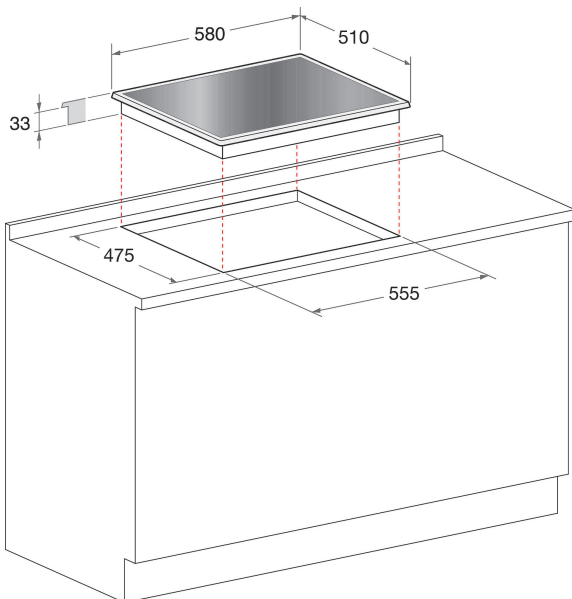

PR 642 /I(BK) UK

12NC: F100631

GTIN (EAN) code: 8050147006313

MAIN FEATURES

Product group	Hob
Construction type	Built-in
Type of control	Mechanical
Type of control settings	Knob
Number of gas burners	4
Number of electric cooking zones	0
Number of electric plates	0
Number of radiant plates	0
Number of halogen plates	0
Number of induction plates	0
Number of electric warming zones	0
Location of control panel	Front
Basic surface material	Glass
Main colour of product	Black
Electrical connection rating (W)	0
Gas connection rating (W)	0
Current (A)	-
Voltage (V)	220-240
Frequency (Hz)	50/60
Length of Electrical Supply Cord (cm)	100
Plug type	UK
Gas connection	N/A
Width of the product	600
Height of the product	44
Depth of the product	510
Minimum niche height	0
Minimum niche width	555
Niche depth	475
Net weight (kg)	8.8
Automatic programmes	No

TECHNICAL FEATURES

Power on indicator	No
Number of indicators	0
Type of regulation	Semi-fast
Type of lid	Without
Residual heat indicator	Without
Main on/off switch	No
Safety device	No
Timer	No

PERFORMANCES