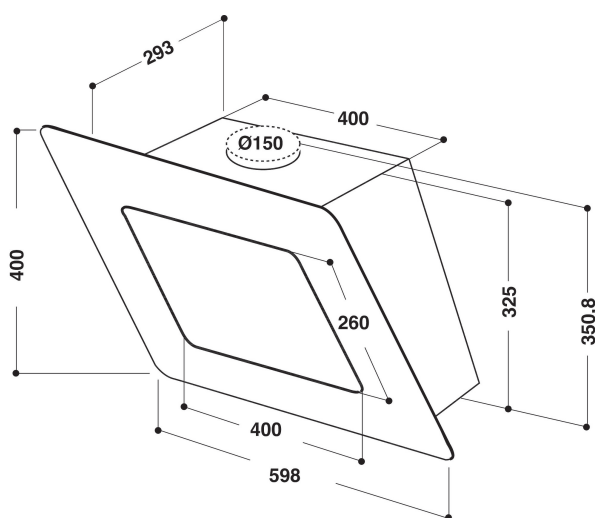

## MAIN FEATURES

Product group	Hood
Colour body	Black
Material body	Metal / glass
Colour chimney	Black
Material chimney	Metal
Typology	Manual
Installation type	Free-standing
Type of control	Electronic
Type of control settings	-
Decor panel options	N/A
Motor location	Integrated motor in hood body
Operating Mode	Convertible
Electrical connection rating (W)	210
Current (A)	0,9
Voltage (V)	220-240
Frequency (Hz)	50/60
Length of Electrical Supply Cord (cm)	150
Plug type	No
Chimney height (mm)	370-700
Height of product, without chimney (mm)	381
Height of the product	381
Width of the product	595
Depth of the product	0
Minimum niche height	0
Minimum niche width	0
Niche depth	0
Net weight (kg)	12