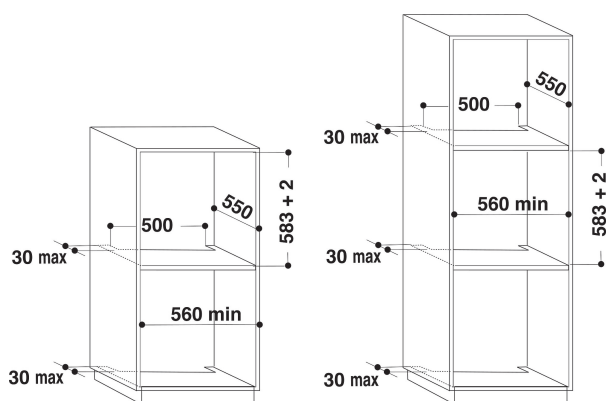

KOLS 7035

12NC: 851354401010

GTIN (EAN) code: 8003437826337

KitchenAid

MAIN FEATURES

Product group	Oven
Commercial code	KOLS 7035
Main colour of product	Inox
Construction type	Built-in
Type of control	Electronic
Type of control settings	-
Are any hobs controls integrated?	No
Which kind of hobs can be controlled?	-
Automatic programmes	Yes
Current (A)	16
Voltage (V)	220-240
Frequency (Hz)	50/60
Length of Electrical Supply Cord (cm)	90
Plug type	No
Depth with open door 90 degree (mm)	-
Height of the product	595
Width of the product	595
Depth of the product	564
Minimum niche height	0
Minimum niche width	0
Niche depth	0
Net weight (kg)	37
Usable volume (of cavity)	73
Integrated Cleaning system	No
Grids of the cavity	2
Trays	2

TECHNICAL FEATURES

Timer	-
Time control	Electronic
Time-setting options	Start and Stop
Safety device	-
Interior light	-
Number of interior lights of the cavity	1
Position of interior lights of the cavity	Rear
Oven guides of the cavity	Telescopic
Probe of the cavity	Yes